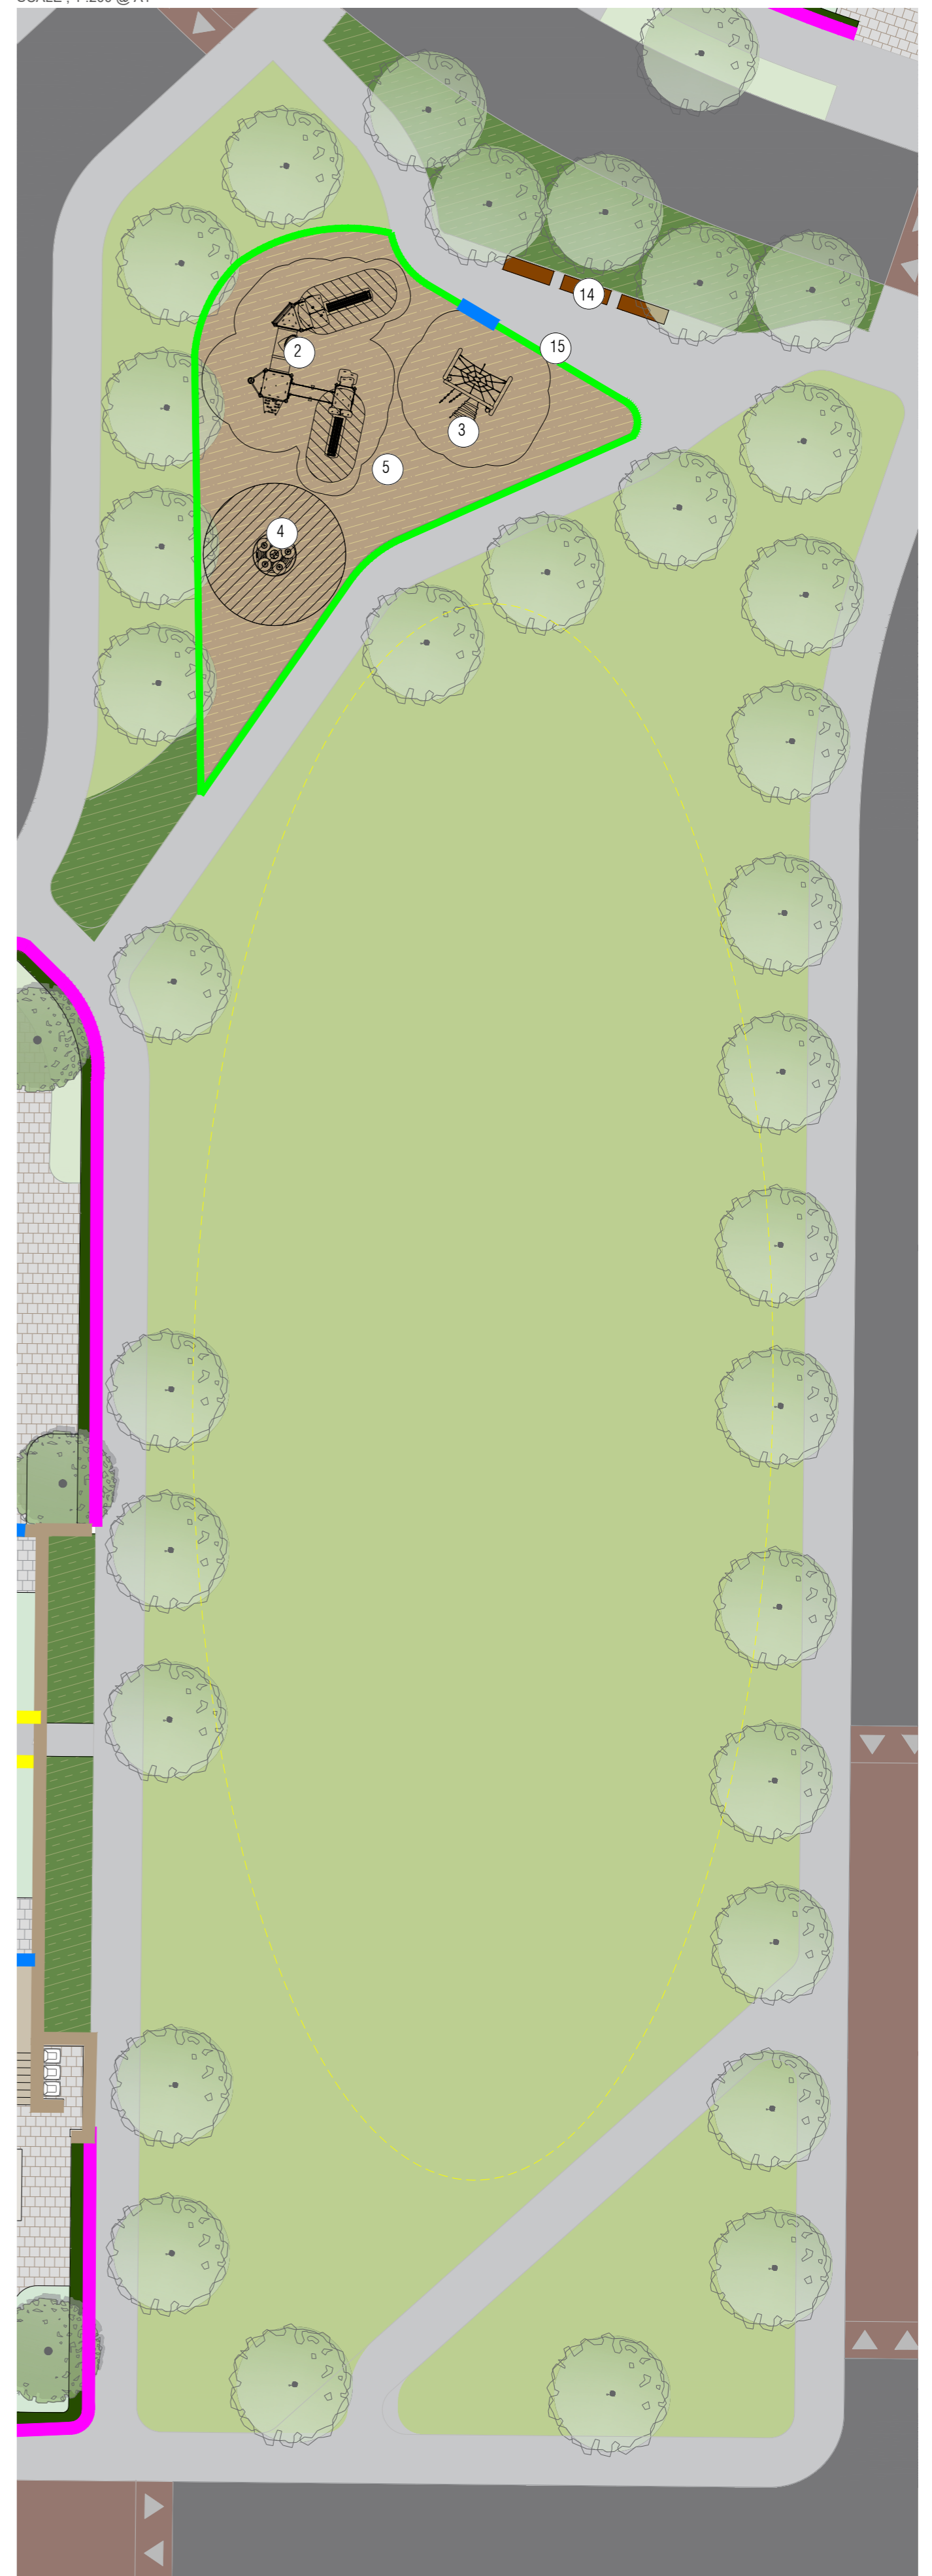

OPEN SPACE 1

SCALE: 1:250 @ A1

OPEN SPACE 2

SCALE: 1:200 @ A1

OPEN SPACE 3

SCALE: 1:250 @ A1

Legend:

- Proposed play equipment to be set in Tiger Mulch.
- Play safety rubber matting under natural play elements
- Kompan BLX4106-BLOOX 6
- Kompan PCM301221 Angled triple tower with tunnel.
- Kompan NRO813 Climbing net
- Kompan ELE40060 Multispinner carousel.
- Kompan NRO821 Balance post with rope elements
- Kompan NRO809 Triple Somersault
- Kompan NRO209 Stepping posts
- Kompan NRO803 Double Balance Beam
- Kompan NRO871 Balance plus
- Proposed Bench by Hartecaste - HC2026S Seat.
- Omos s36 Sheffield bike stand stainless steel
- Nature play: Tree trunk and boulders

OPEN SPACE 4

SCALE: 1:200 @ A1