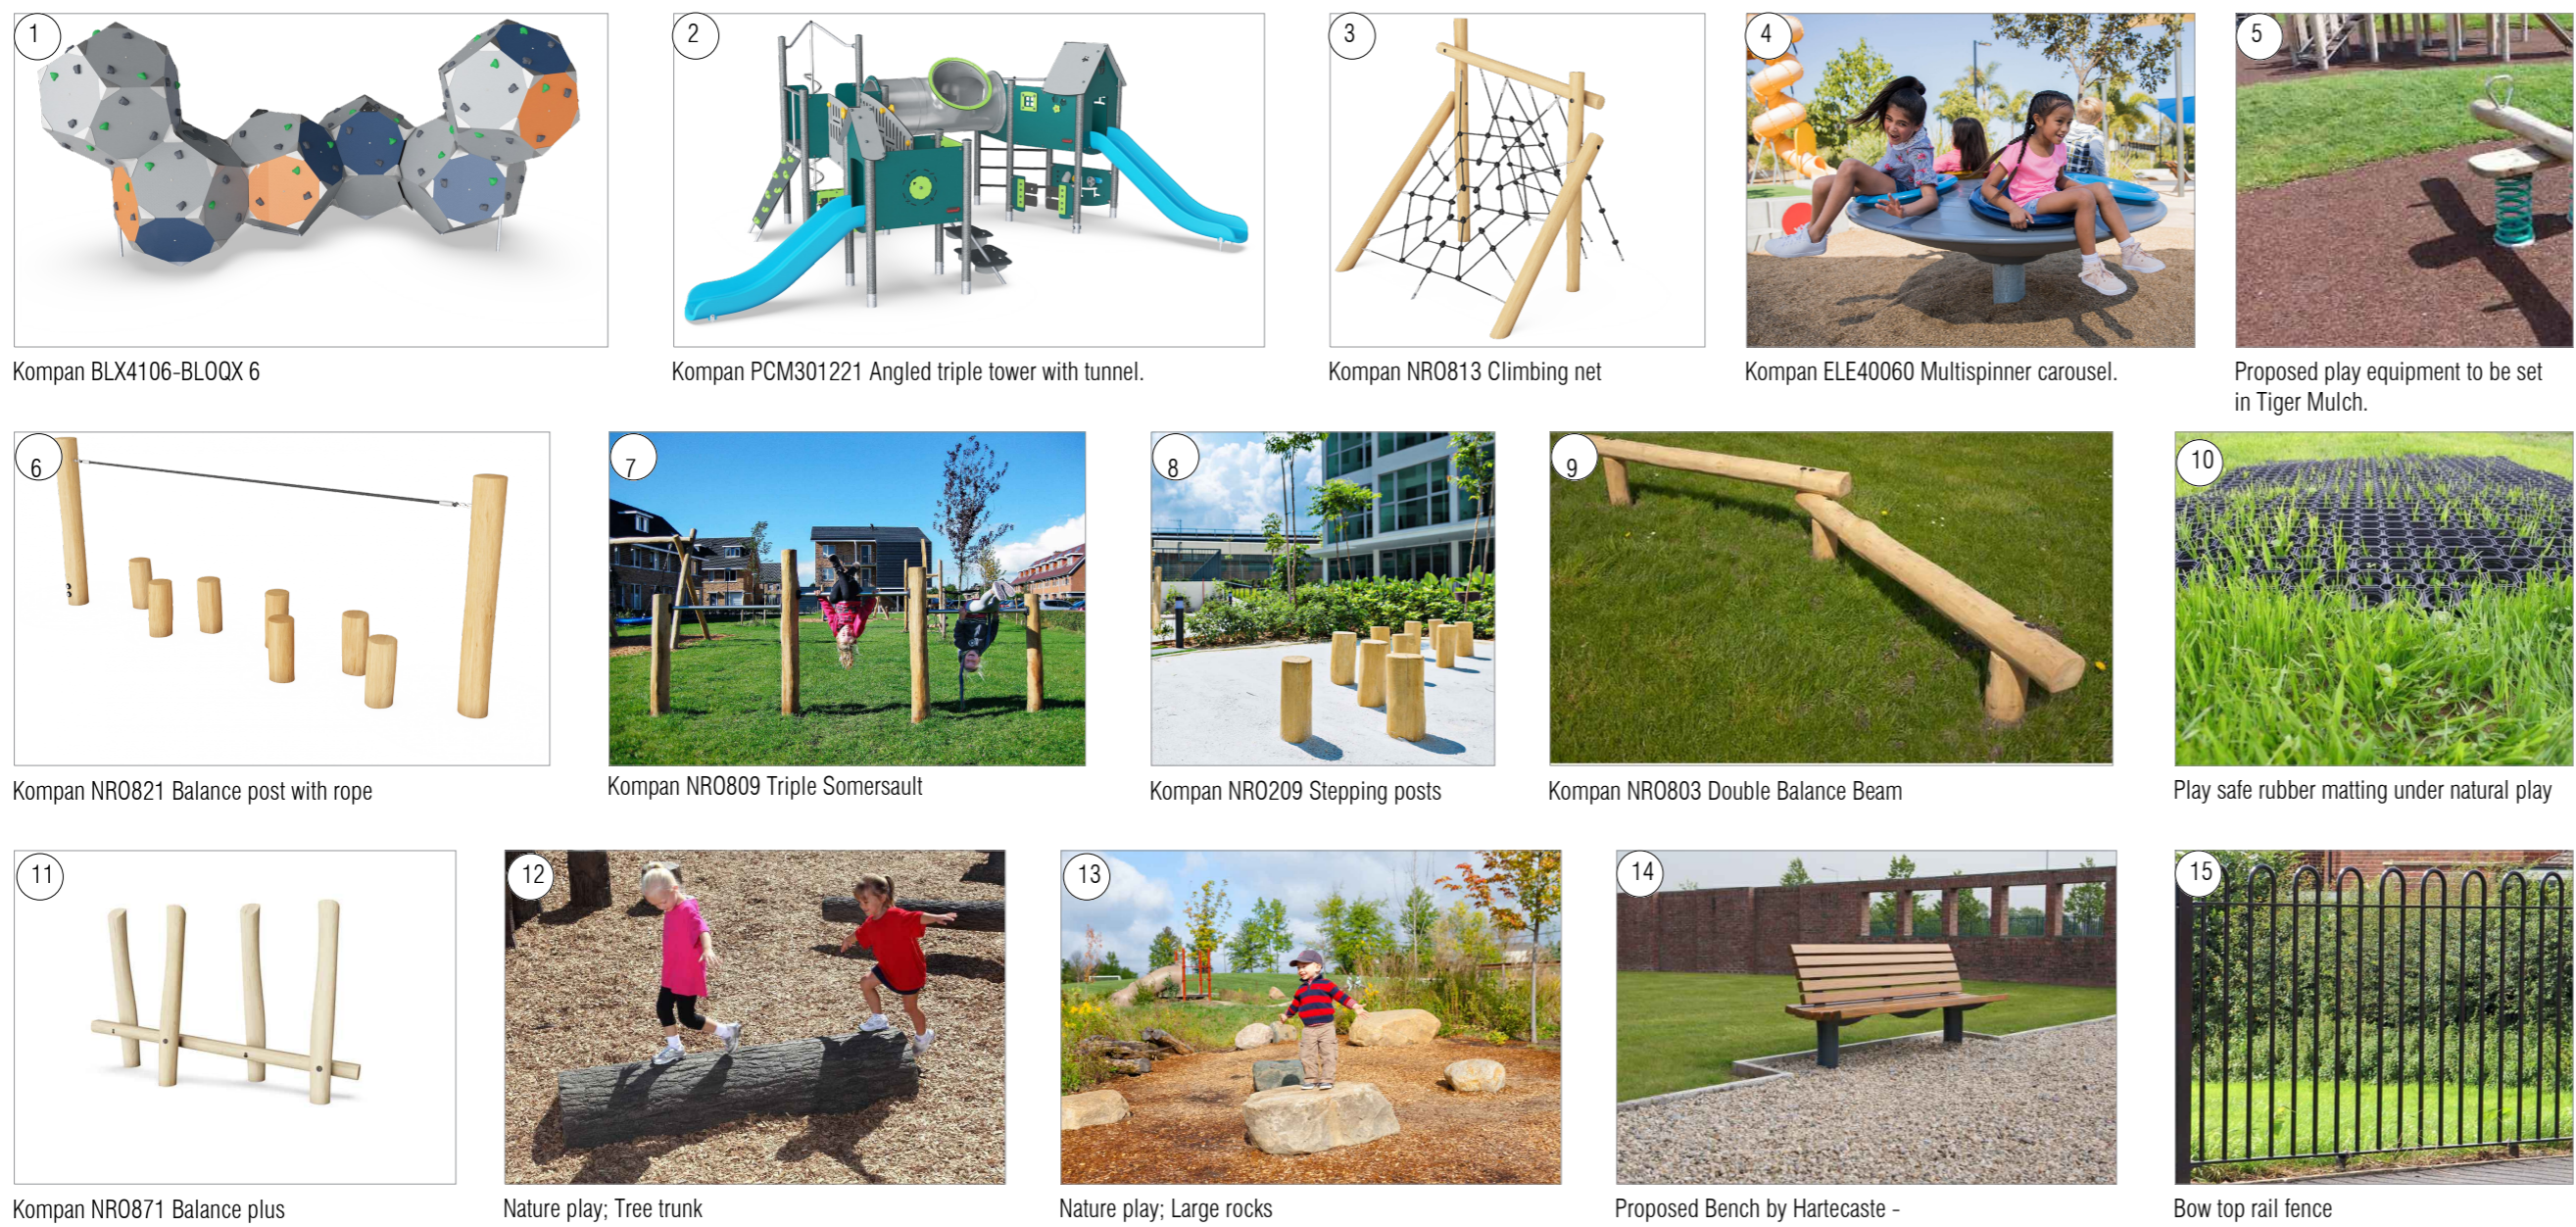

OPEN SPACE 1

SCALE: 1:250 @ A1

OPEN SPACE 2

SCALE: 1:200 @ A1

OPEN SPACE 3

SCALE: 1:250 @ A1

Legend:

- Proposed play equipment to be set in Tiger Mulch.
- Play safety rubber matting under natural play elements
- Kompan BLX4106-BLOOX 6
- Kompan PCM301221 Angled triple tower with tunnel.
- Kompan NRO813 Climbing net
- Kompan ELE40060 Multispinner carousel.
- Kompan NRO821 Balance post with rope elements
- Kompan NRO809 Triple Somersault
- Kompan NRO209 Stepping posts
- Kompan NRO803 Double Balance Beam
- Kompan NRO871 Balance plus
- Proposed Bench by Hartecaste - HC2026S Seat.
- Omos s36 Sheffield bike stand stainless steel
- Nature play: Tree trunk and boulders

OPEN SPACE 4

SCALE: 1:200 @ A1